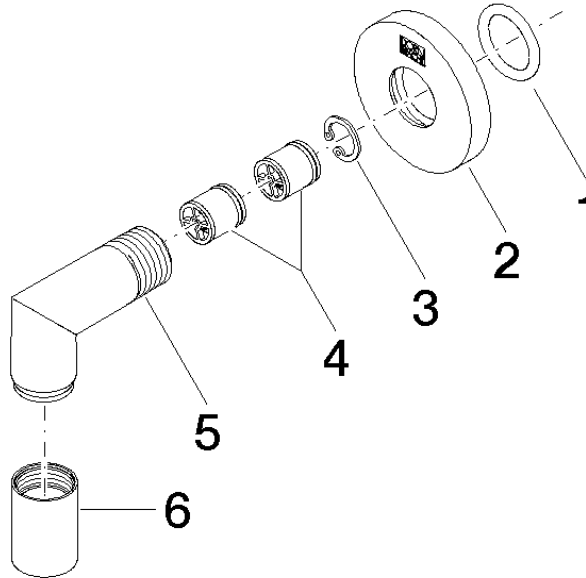

Wall elbow - Platinum

TARA

28 450 625

- 3/8" shower outlet
- rosette Ø 55 mm
- 1/2" connection

Intrinsic protection against back flow.

Fits: TARA, META

	Platinum	28 450 625-08
	Chrome	28 450 625-00
	Brushed Platinum	28 450 625-06
	Dark Chrome	28 450 625-19
	Light Gold	28 450 625-26
	Brushed Light Gold	28 450 625-27
	Brushed Durabronze (23kt Gold)	28 450 625-28
	Matte Black	28 450 625-33
	Brushed Bronze	28 450 625-42
	Brushed Champagne (22kt Gold)	28 450 625-46
	Champagne (22kt Gold)	28 450 625-47
	Brushed Chrome	28 450 625-93
	Brushed Dark Platinum	28 450 625-99

Recommended miscellaneous

- Concealed wall elbow -** 35 085 970 90
- max. recess depth 163 mm
 - min. recess depth 90 mm

28 450 625

mm [inches]

Flow rate chart

Certificates

IAPMO_4976 (5). WRAS_1811023. Belgaqua_21-381-27_7. ACS_20 ACC LY 739.

28 450 625

Spare parts list

No.	Item Number	Name	Quantity used	Delivery time
1	90 14 10 026 00 90	seal	1	2
2	09 27 22 503-08	rosette	1	40
3	09 16 01 014 90	ring	1	2
4	90 23 01 141 00 90	back-flow preventer	2	2
5	09 11 03 036-08	connection	1	40
6	90 21 02 069 00-08	cover	1	40